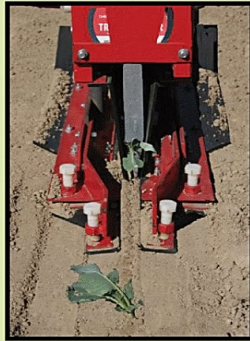

Our EZ 17 Direct Drive System changes spacing on all units at once from one location. It uses roller chain and quick change sprockets, allowing 17 different spacing choices from 5-1/2 - 26". Other sprocket arrangements are available for spacing up to 48".

Direct Drive System is shown without guard. All chain guards must be in place before

The Model 5000 packing ski creates a smooth tight pack.

2 Row Model 5000

Shown planting broccoli with 4x7 toolbar, 3-Point A-Frame Hitch, OE 90 Gauge Wheel Drive System. Options shown include: 4-Tray carrousel for plastic trays, poly barrel, and cushion seats.

4 Row Model 5000

Complete four-row with 300# Fertilizer hoppers on front 4x7 toolbar and units on second 4x4 toolbar. *Shown with optional cushion seats and 4 tray carrousel.*

Model 803 4HF 5000W planting corn trials in Indiana. This pull-type 4-row is shown with two 300 gallon tanks and plastic tray carrousel. Options shown: shelves on trailer saddle sides, four drip

Model 5000WD 2 Row with optional cushion seats, 6 tray carrousel and poly double disc shoes

Model 5000WD 4 row planting celery with styrofoam trays behind self-propelled power unit

Model 5000W Four row

Model 803 2 5000WD shown with optional carrousel, shelves, cushion seats and poly double disc shoes