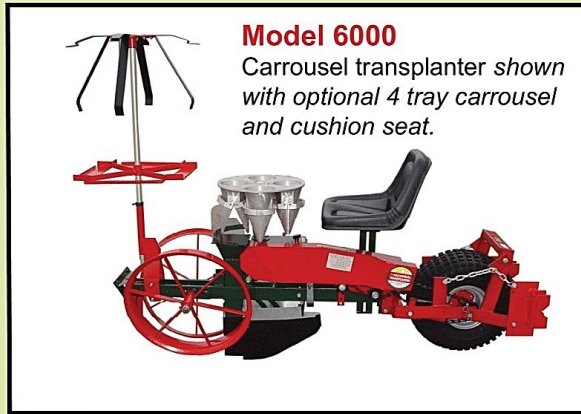

Model 6000
Carrousel transplanter shown with optional 4 tray carrousel and cushion seat.