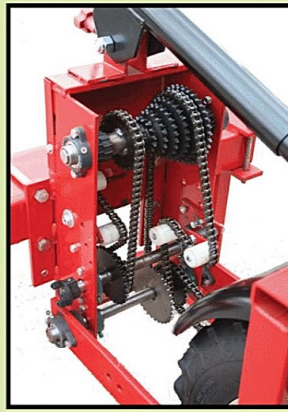

## Cell-Type Carrousel Transplanters & Fertilizer Side

**Model 5500**

- Fast and compact (42" long)
- \* Smooth packing ski system
- Easy crank adjustment for depth
- \* Row width as close as 12"
- \* Adjustable shoe for different size cell

*Shown with optional cushion seat and #5601 4-Tray carrousel for plastic trays.*

**Model 5500WD B-3**

Each row has its own Direct Drive System which firms the soil ahead of the planter. *Shown as a complete one row package with 55 gallon barrel, optional cushion seat and 5600 4 tray carrousel styrofoam tray holder.*

**Our EZ 17 Direct Drive System** changes spacing on all units at once from one location. It uses roller chain and quick change sprockets, allowing 17 different spacing choices from 5-1/2 - 26". Other sprocket arrangements are available for spacing up to 48".