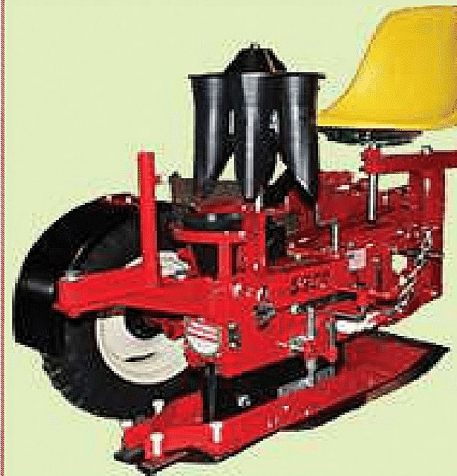

**Fertilizer Side Dressers** - 1 to 4 rows

- \* Adjustable rates from 66-875 lbs. per acre
- \* 300 lb. Poly Hoppers
- \* Gauge Wheel Drive System
- \* Custom configurations available
- \* Optional disc openers, knife openers and cultivators available

## Cell-Type Carrousel Transplanters & Fertilizer Side

**Model 5500**

- Fast and compact (42" long)
- \* Smooth packing ski system
- Easy crank adjustment for depth
- \* Row width as close as 12"
- \* Adjustable shoe for different size cell