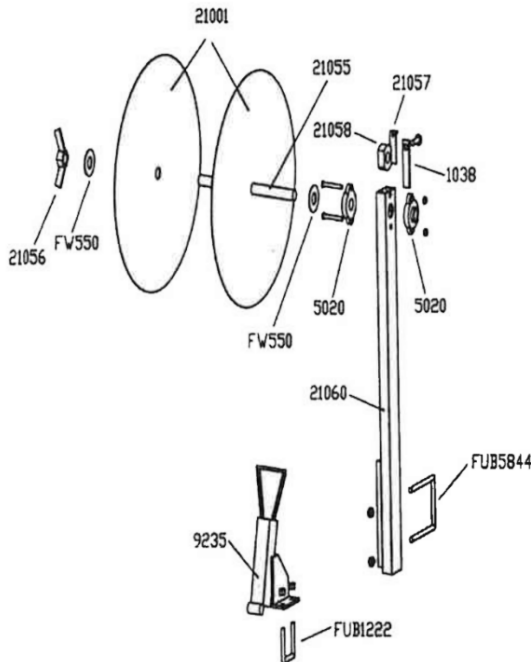

## MODEL 92 PARTS LIST

328	3/4" Flange Block Bearing	9211	Large Roller
940	Compression Spring	9212	Center Drop Guide
1000BJD	Disc Bearing	9213	Left Drop Guide
5113	7/8" Hex Flange Block Bearing	9214	Right Drop Guide
9003	Shank for Coultter Disc	9215	Hex Shaft for Extra Roll
9003C	Coultter Disc with Hub	9216	Drop Lever
9003CH4	4 Bolt Hub for Coultter Disc	9217	Drop Lock
9005	Side Arm	9218	Right Chain Mounting Arm
9008	Rear Disc & Wheel Mounting Brkt	9219	Pan Mounting Bracket
9009	Smooth Stretch Wheel	9220	Left Chain Mounting Arm
9011	Smooth Wheel Support Bracket	9221	Extra Roll pan
9012	Rear Dirt Shield	9222	3-Point Arm Support
9026	Dirt Shield Mounting Plate	9223	Cutter Hex Shaft
9027	Dirt Shield Mounting Bracket	9224	Cutter Arm
9034	1/2" U-bolt	9225	Cutter Arm with Cylinder Mount
9078	Dirt Shield Arm	9226	Cutter Bar
9083	Clamp for Side Arms	9227	Cutter Point (ea)
9201	Leveler Pan	9228	Cylinder Toolbar Mount
9202	Left Leveler Blade	9229	Cylinder
9203	Right Leveler Blade	9230	Lift Chain
9204L	Left Blade Plastic	FH229	3/8x3-1/2" Hex Head Bolt
9204R	Right Blade Plastic	FH465	5/8x6" Hex Head Bolt
9206	Dirt Pan Plastic	FH533	3/4x6" Hex Head Bolt
9208	Roller Mounting Bracket	FUB1222	1/2" U-bolt for 2x2" Bar
9209	Leveler Blade Mounting Bracket	FW650	1-1/4" Flat Washer
9210	Small Roller	MT 44	4x4 A-frame Hitch

# MODEL 92

## MT 44 Toolbar Hitch

386P	Clip Pin	FH579	7/8x6-1/2" Hex Head Bolt
47007	Lower Pin	FL450	3/4" Lock Washer
47008	Securing Plate for 4" Toolbar	FL500	7/8" Lock Washer
47400	MT 44 Right Center Upright	FNH450	3/4" Hex Nut
47401	MT 44 left Center Upright	FNH500	7/8" Hex Nut
FH571	7/8x4-1/2" Hex Head Bolt	FUB3444	3/4" U-bolt for 4x4 Bar

## Drip 92 Drip Attachment

1038	Drip Tightener Handle
5020	1" Flange Block Bearing
9235	Drip Tape Guide
21001	Spool Holder Disc
21055	Spool Rod
21056	1" Wing Nut
21057	L Shaped Brake Arm
21058	Nylon Brake
21060	Upright Bracket
FUB1222	1/2" U-bolt for 2x2 Bar
FUB5844	5/8" U-bolt for 4x4 Bar
FW550	1" Flat Washer