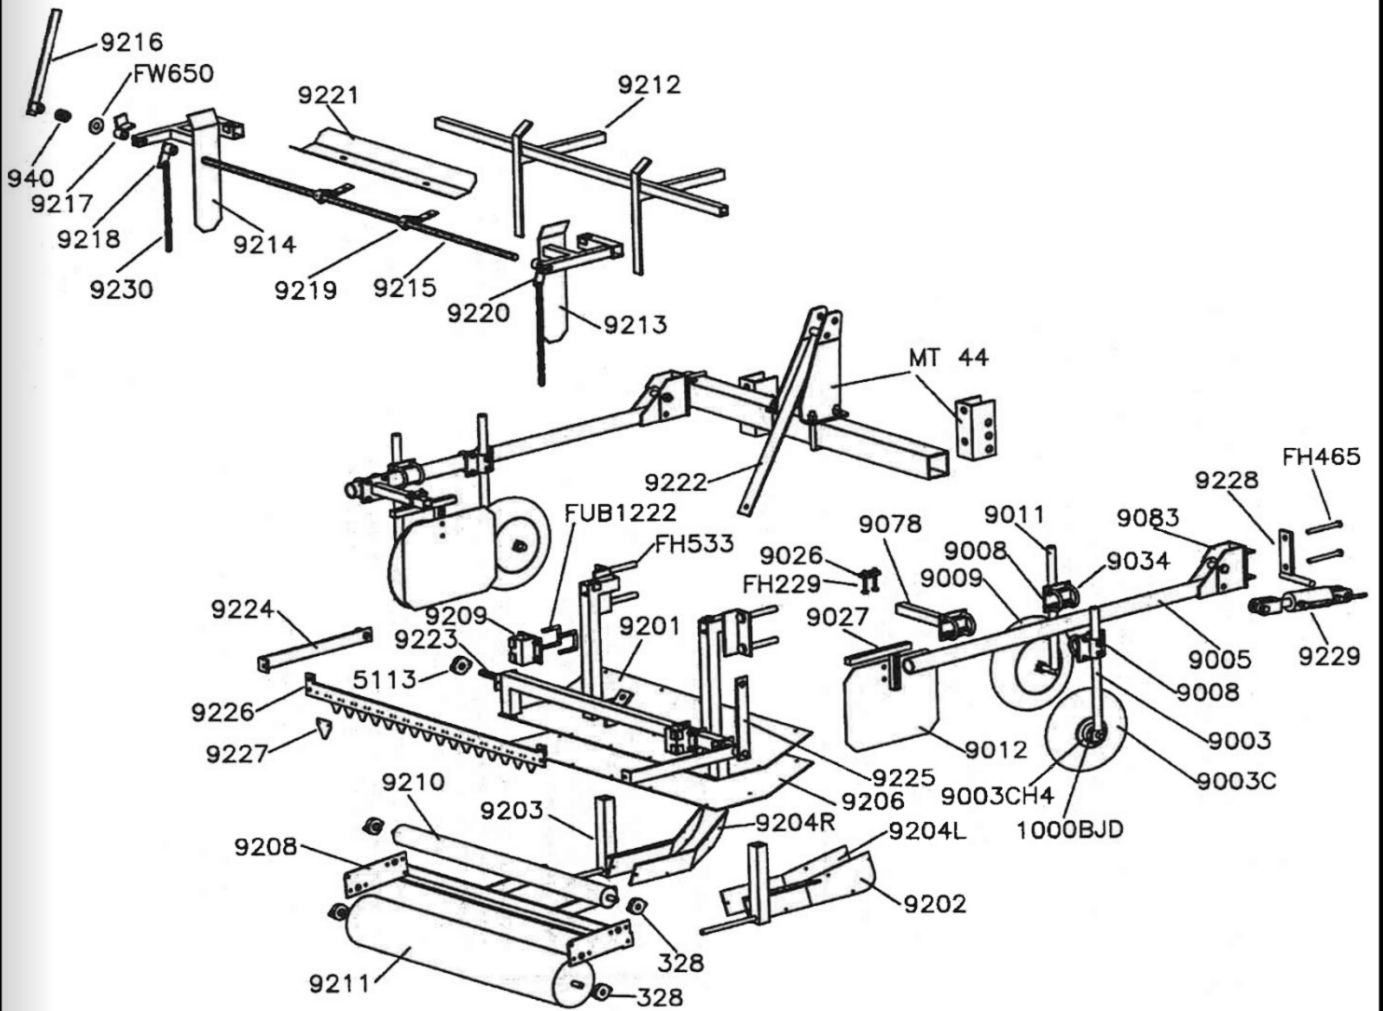

## MODEL 92 PARTS LIST

328	3/4" Flange Block Bearing	9211	Large Roller
940	Compression Spring	9212	Center Drop Guide
1000BJD	Disc Bearing	9213	Left Drop Guide
5113	7/8" Hex Flange Block Bearing	9214	Right Drop Guide
9003	Shank for Coultter Disc	9215	Hex Shaft for Extra Roll
9003C	Coultter Disc with Hub	9216	Drop Lever
9003CH4	4 Bolt Hub for Coultter Disc	9217	Drop Lock
9005	Side Arm	9218	Right Chain Mounting Arm
9008	Rear Disc & Wheel Mounting Brkt	9219	Pan Mounting Bracket
9009	Smooth Stretch Wheel	9220	Left Chain Mounting Arm
9011	Smooth Wheel Support Bracket	9221	Extra Roll pan
9012	Rear Dirt Shield	9222	3-Point Arm Support
9026	Dirt Shield Mounting Plate	9223	Cutter Hex Shaft
9027	Dirt Shield Mounting Bracket	9224	Cutter Arm
9034	1/2" U-bolt	9225	Cutter Arm with Cylinder Mount
9078	Dirt Shield Arm	9226	Cutter Bar
9083	Clamp for Side Arms	9227	Cutter Point (ea)
9201	Leveler Pan	9228	Cylinder Toolbar Mount
9202	Left Leveler Blade	9229	Cylinder
9203	Right Leveler Blade	9230	Lift Chain
9204L	Left Blade Plastic	FH229	3/8x3-1/2" Hex Head Bolt
9204R	Right Blade Plastic	FH465	5/8x6" Hex Head Bolt
9206	Dirt Pan Plastic	FH533	3/4x6" Hex Head Bolt
9208	Roller Mounting Bracket	FUB1222	1/2" U-bolt for 2x2" Bar
9209	Leveler Blade Mounting Bracket	FW650	1-1/4" Flat Washer
9210	Small Roller	MT 44	4x4 A-frame Hitch

# MODEL 92

## MT 44 Toolbar Hitch

386P	Clip Pin	FH579	7/8x6-1/2" Hex Head Bolt
47007	Lower Pin	FL450	3/4" Lock Washer
47008	Securing Plate for 4" Toolbar	FL500	7/8" Lock Washer
47400	MT 44 Right Center Upright	FNH450	3/4" Hex Nut
47401	MT 44 left Center Upright	FNH500	7/8" Hex Nut
FH571	7/8x4-1/2" Hex Head Bolt	FUB3444	3/4" U-bolt for 4x4 Bar

## Drip 92 Drip Attachment

1038	Drip Tightener Handle
5020	1" Flange Block Bearing
9235	Drip Tape Guide
21001	Spool Holder Disc
21055	Spool Rod
21056	1" Wing Nut
21057	L Shaped Brake Arm
21058	Nylon Brake
21060	Upright Bracket
FUB1222	1/2" U-bolt for 2x2 Bar
FUB5844	5/8" U-bolt for 4x4 Bar
FW550	1" Flat Washer