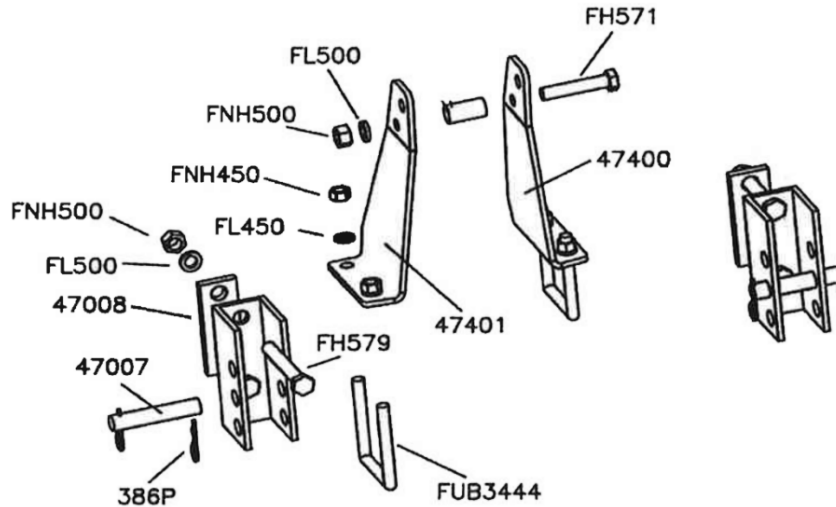

## MODEL 92 PARTS LIST

328	3/4" Flange Block Bearing	9211	Large Roller
940	Compression Spring	9212	Center Drop Guide
1000BJD	Disc Bearing	9213	Left Drop Guide
5113	7/8" Hex Flange Block Bearing	9214	Right Drop Guide
9003	Shank for Coultter Disc	9215	Hex Shaft for Extra Roll
9003C	Coultter Disc with Hub	9216	Drop Lever
9003CH4	4 Bolt Hub for Coultter Disc	9217	Drop Lock
9005	Side Arm	9218	Right Chain Mounting Arm
9008	Rear Disc & Wheel Mounting Brkt	9219	Pan Mounting Bracket
9009	Smooth Stretch Wheel	9220	Left Chain Mounting Arm
9011	Smooth Wheel Support Bracket	9221	Extra Roll pan
9012	Rear Dirt Shield	9222	3-Point Arm Support
9026	Dirt Shield Mounting Plate	9223	Cutter Hex Shaft
9027	Dirt Shield Mounting Bracket	9224	Cutter Arm
9034	1/2" U-bolt	9225	Cutter Arm with Cylinder Mount
9078	Dirt Shield Arm	9226	Cutter Bar
9083	Clamp for Side Arms	9227	Cutter Point (ea)
9201	Leveler Pan	9228	Cylinder Toolbar Mount
9202	Left Leveler Blade	9229	Cylinder
9203	Right Leveler Blade	9230	Lift Chain
9204L	Left Blade Plastic	FH229	3/8x3-1/2" Hex Head Bolt
9204R	Right Blade Plastic	FH465	5/8x6" Hex Head Bolt
9206	Dirt Pan Plastic	FH533	3/4x6" Hex Head Bolt
9208	Roller Mounting Bracket	FUB1222	1/2" U-bolt for 2x2" Bar
9209	Leveler Blade Mounting Bracket	FW650	1-1/4" Flat Washer
9210	Small Roller	MT 44	4x4 A-frame Hitch

# MODEL 92

## MT 44 Toolbar Hitch

386P	Clip Pin	FH579	7/8x6-1/2" Hex Head Bolt
47007	Lower Pin	FL450	3/4" Lock Washer
47008	Securing Plate for 4" Toolbar	FL500	7/8" Lock Washer
47400	MT 44 Right Center Upright	FNH450	3/4" Hex Nut
47401	MT 44 left Center Upright	FNH500	7/8" Hex Nut
FH571	7/8x4-1/2" Hex Head Bolt	FUB3444	3/4" U-bolt for 4x4 Bar