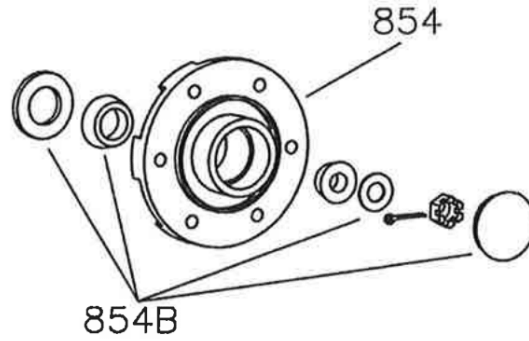

MECHANICAL TRANSPLANTER

MODEL 803 PARTS LIST

<u>Part#</u>	<u>Description</u>
43	1/2" Bushing for clamp
638	Jack for trailer
854	6-Bolt wheel hub with bearings
854B	Bearings and seals for 6-bolt hub
857	3 x 8" Hydraulic cylinder
860	7:60 x 15" Tire
863	300 Gallon barrel bottom bushing
891	Turnbuckle top arm
5073	12 x 2 x 6" Securing plate
803-1	Adjustable hitch
803-2	Tongue
803-3	Main frame for 803
803-4	Axle for 803
803-5	Saddle base
803-6	Saddle front frame
803-7	Saddle rear frame
803-8	Saddle side brace
803-9	Step platform
803-12	3/8 x 5 x 6 Securing plate
803-13	Step lock
803-14	Rockshaft hitch assembly for 803
803-15	5/8 x 2-1/2 x 7" Securing plate
803-16	3/8x2-1/2x5" Securing plate

<u>Part#</u>	<u>Description</u>
803-17	Cylinder bracket
803-19	3/8x2-1/2x4-1/4" Securing plate
803-20	Upright 300 gallon tank
803-21	Lid for 300 gallon tank
803-22	Reducer
803-23	Elbow
803-24	6-Bolt 15x5" rim
803-65	1-5/8" Pipe spacer
803-70	Shelf support bracket
803-71	1" Conduit clamp for shelf
FH211	3/8 x 1-1/4" Hex head cap screw
FH221	3/8 x 2-1/2" Hex head cap screw
FH335	1/2 x 1-1/2" Hex head cap screw
FH361	1/2 x 5-1/2" Hex head cap screw
FH459	5/8 x 4-1/2" Hex head cap screw
FH461	5/8 x 5" Hex head cap screw
FH465	5/8 x 6" Hex head cap screw
FH553	7/8 x 2" Hex head cap screw
FH569	7/8 x 4" Hex head cap screw
FH571	7/8 x 4-1/2" Hex head cap screw
FH581	7/8 x 7" Hex head cap screw
FSW1034	#10x3/4" Wood screw
FUB51615	5/16" U-bolt for 1-1/2" bar

1395 US 17 South
Elizabeth City, NC 27909
Phone:(252)264-2400

147 Hwy 32 North
Sunbury, NC 27979
Phone:(252)465-8614

5038 Old Raleigh Road
Wilson, NC 27893
Phone:(252)237-0006

www.bandsent.com

MODEL 803

6-Bolt Hub Parts Breakdown

Complete hub assembly - Part #854

Bearings and seals - Part #854B

OE-55 Shelf Parts Breakdown