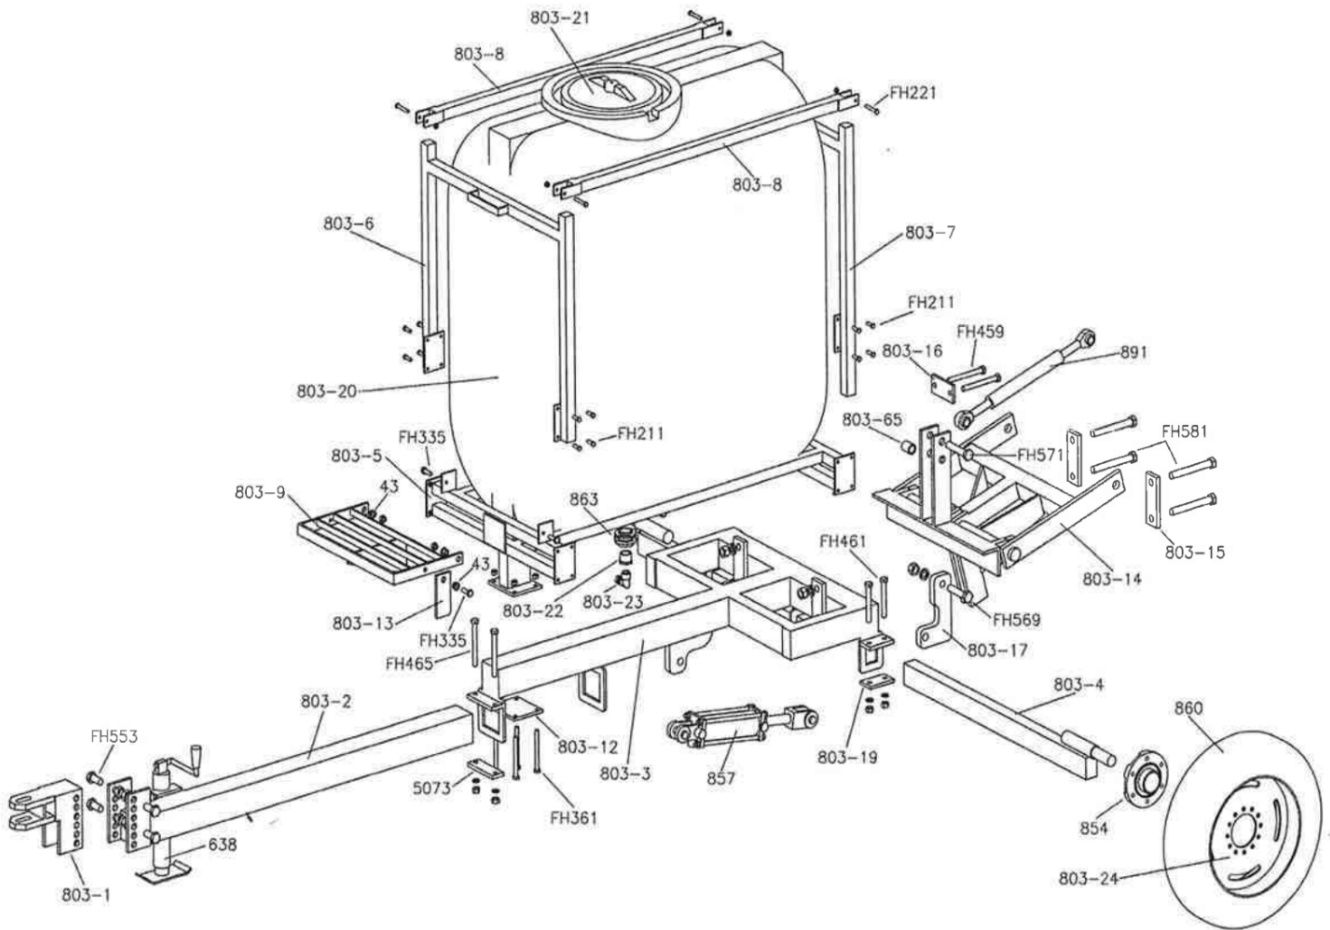

MECHANICAL TRANSPLANTER

MODEL 803 PARTS LIST

<u>Part#</u>	<u>Description</u>
43	1/2" Bushing for clamp
638	Jack for trailer
854	6-Bolt wheel hub with bearings
854B	Bearings and seals for 6-bolt hub
857	3 x 8" Hydraulic cylinder
860	7:60 x 15" Tire
863	300 Gallon barrel bottom bushing
891	Turnbuckle top arm
5073	12 x 2 x 6" Securing plate
803-1	Adjustable hitch
803-2	Tongue
803-3	Main frame for 803
803-4	Axle for 803
803-5	Saddle base
803-6	Saddle front frame
803-7	Saddle rear frame
803-8	Saddle side brace
803-9	Step platform
803-12	3/8 x 5 x 6 Securing plate
803-13	Step lock
803-14	Rockshaft hitch assembly for 803
803-15	5/8 x 2-1/2 x 7" Securing plate
803-16	3/8x2-1/2x5" Securing plate

<u>Part#</u>	<u>Description</u>
803-17	Cylinder bracket
803-19	3/8x2-1/2x4-1/4" Securing plate
803-20	Upright 300 gallon tank
803-21	Lid for 300 gallon tank
803-22	Reducer
803-23	Elbow
803-24	6-Bolt 15x5" rim
803-65	1-5/8" Pipe spacer
803-70	Shelf support bracket
803-71	1" Conduit clamp for shelf
FH211	3/8 x 1-1/4" Hex head cap screw
FH221	3/8 x 2-1/2" Hex head cap screw
FH335	1/2 x 1-1/2" Hex head cap screw
FH361	1/2 x 5-1/2" Hex head cap screw
FH459	5/8 x 4-1/2" Hex head cap screw
FH461	5/8 x 5" Hex head cap screw
FH465	5/8 x 6" Hex head cap screw
FH553	7/8 x 2" Hex head cap screw
FH569	7/8 x 4" Hex head cap screw
FH571	7/8 x 4-1/2" Hex head cap screw
FH581	7/8 x 7" Hex head cap screw
FSW1034	#10x3/4" Wood screw
FUB51615	5/16" U-bolt for 1-1/2" bar

1395 US 17 South
Elizabeth City, NC 27909
Phone:(252)264-2400

147 Hwy 32 North
Sunbury, NC 27979
Phone:(252)465-8614

5038 Old Raleigh Road
Wilson, NC 27893
Phone:(252)237-0006

www.bandsent.com

MODEL 803

6-Bolt Hub Parts Breakdown

Complete hub assembly - Part #854

Bearings and seals - Part #854B

OE-55 Shelf Parts Breakdown